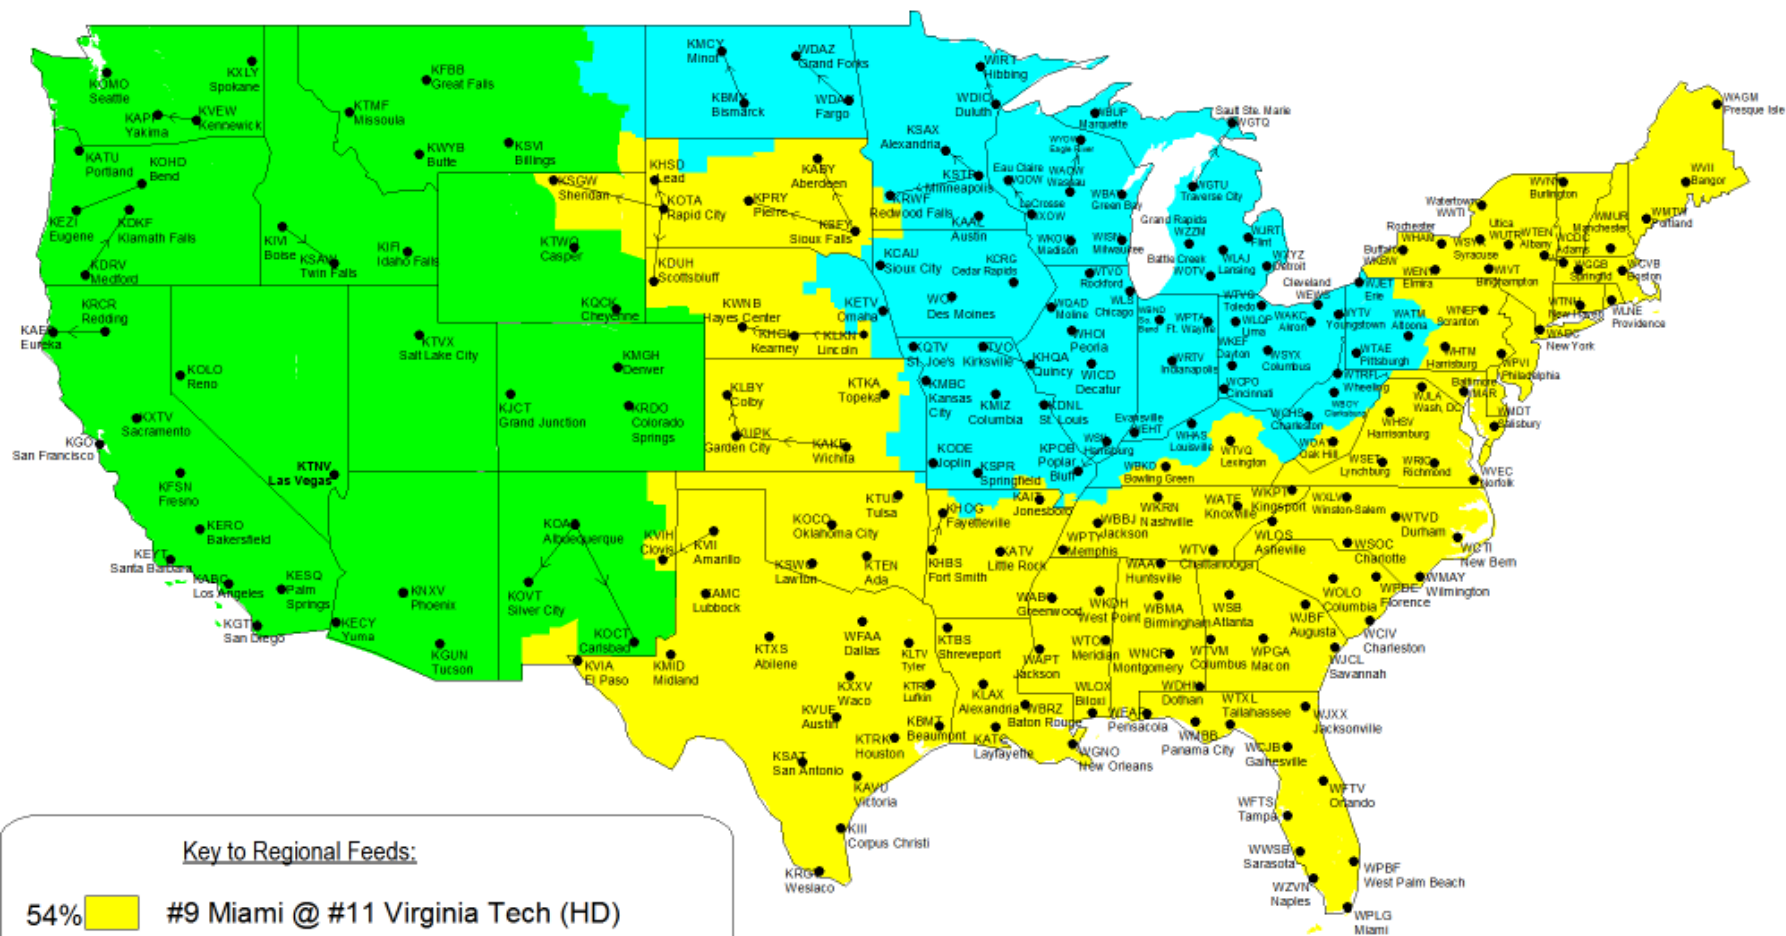

ESPN on ABC College Football

#9 Miami @ #11 Virginia Tech, Illinois @ #13 Ohio St., #6 California @ Oregon
Saturday, September 26, 2009 3:30 - 7:00 PM ET / 12:30 - 4:00 PM PT

Alaska and Hawaii will receive California @ Oregon

ESPN will carry the reverse mirror. Illinois @ Ohio St. - 76%, Miami @ Virginia Tech - 24%