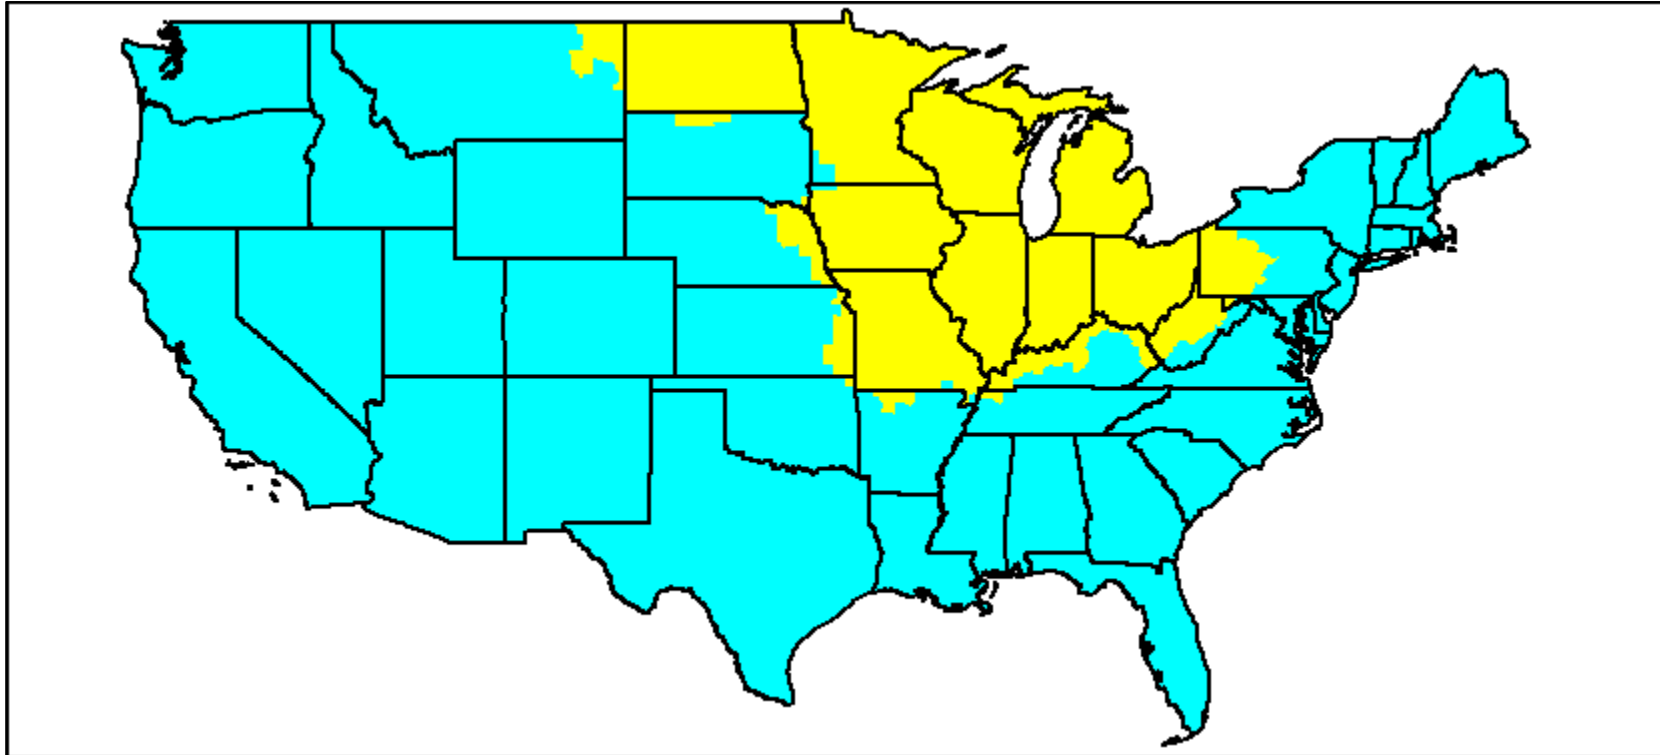

**ESPN College Football: Saturday, September 26, 2009 3:30 PM ET
Illinois @ Ohio State -or- Miami (FL) @ Virginia Tech
Standard Definition Distribution**

HD Viewers note: Illinois @ Ohio State will be seen on ESPN HD in the blue territory and will be blacked out in the yellow territory. To see Miami (FL) @ Virginia Tech in the yellow territory, please tune to your standard definition ESPN channel.

Illinois @ Ohio State

Miami (FL) @ Virginia Tech

Note: Alaska and Hawaii will receive Illinois @ Ohio State on ESPN

###