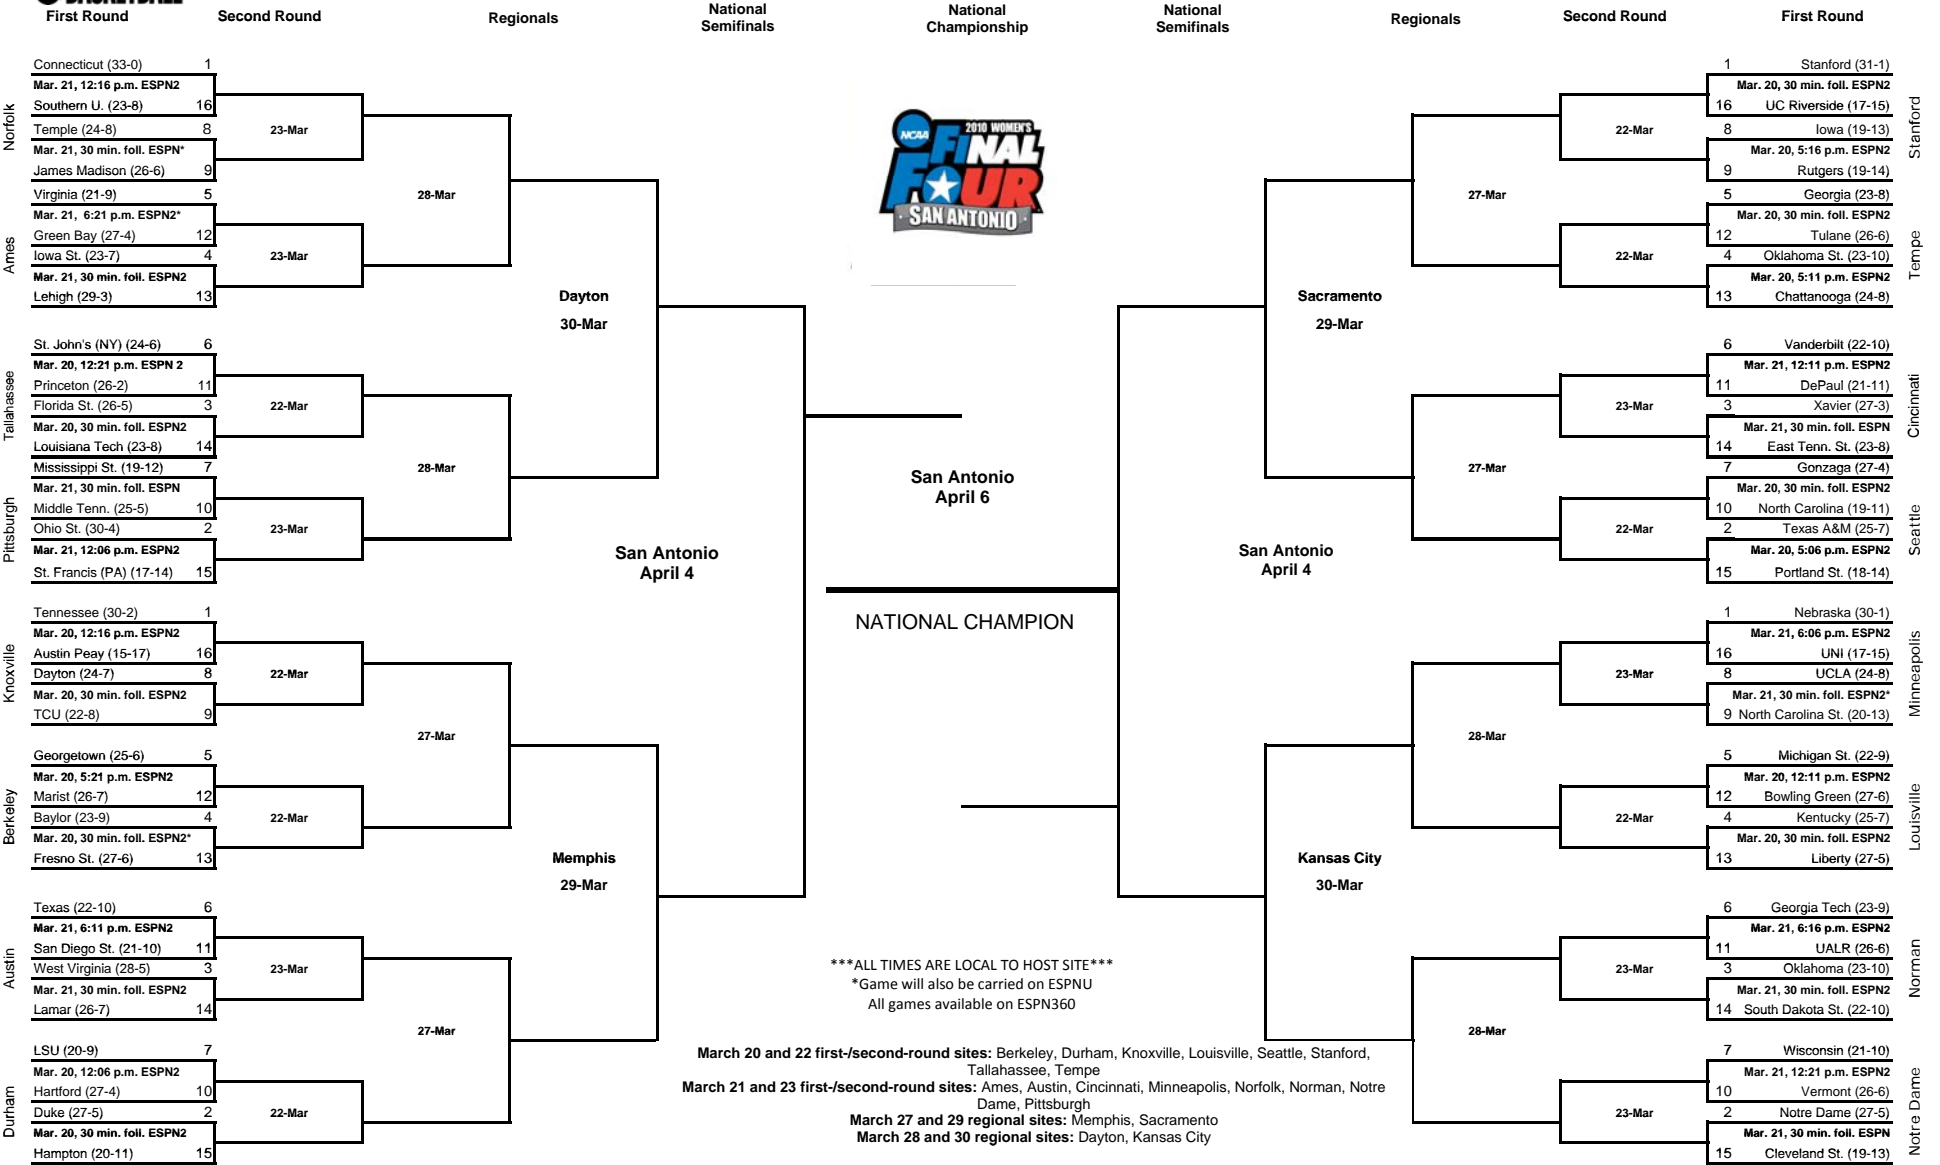

2010 NCAA Division I Women's BASKETBALL CHAMPIONSHIP